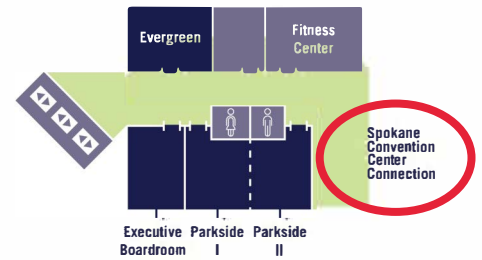

SPOKANE CONVENTION CENTER

DOUBLETREE
by Hilton™

SPOKANE CITY CENTER

Meeting and Event Space

Floor Map Key

- Elevators
- Meeting/Conference Rooms
- Amenities/Service Areas
- Foyer Space

Main Level

Third Level

THE DAVENPORT GRAND

Ground Floor Lobby

2nd Floor Mezzanine