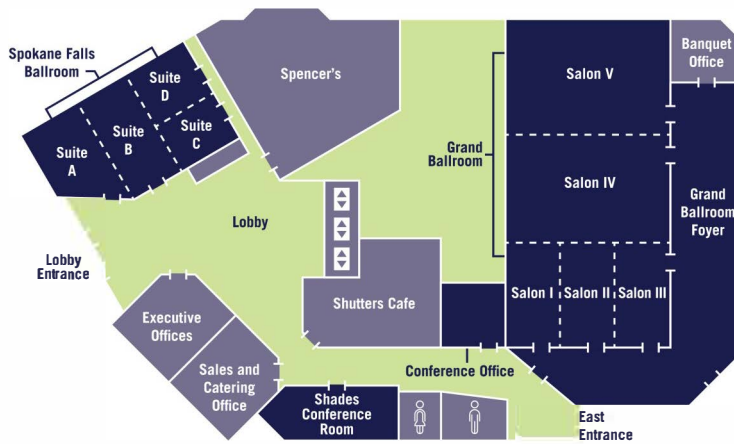

SPOKANE CONVENTION CENTER

DOUBLETREE
by Hilton™

SPOKANE CITY CENTER

Meeting and Event Space

Floor Map Key

- Elevators
- Meeting/Conference Rooms
- Amenities/Service Areas
- Foyer Space

Main Level

Third Level

THE DAVENPORT GRAND

Ground Floor Lobby

2nd Floor Mezzanine