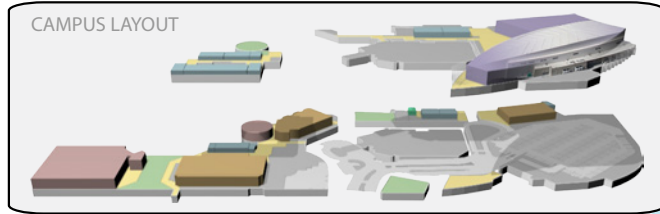

SPOKANE CONVENTION CENTER

DOUBLETREE
by Hilton™

SPOKANE CITY CENTER

Meeting and Event Space

Floor Map Key

- Elevators
- Meeting/Conference Rooms
- Amenities/Service Areas
- Foyer Space

Main Level

Third Level

THE DAVENPORT GRAND

Ground Floor Lobby

2nd Floor Mezzanine