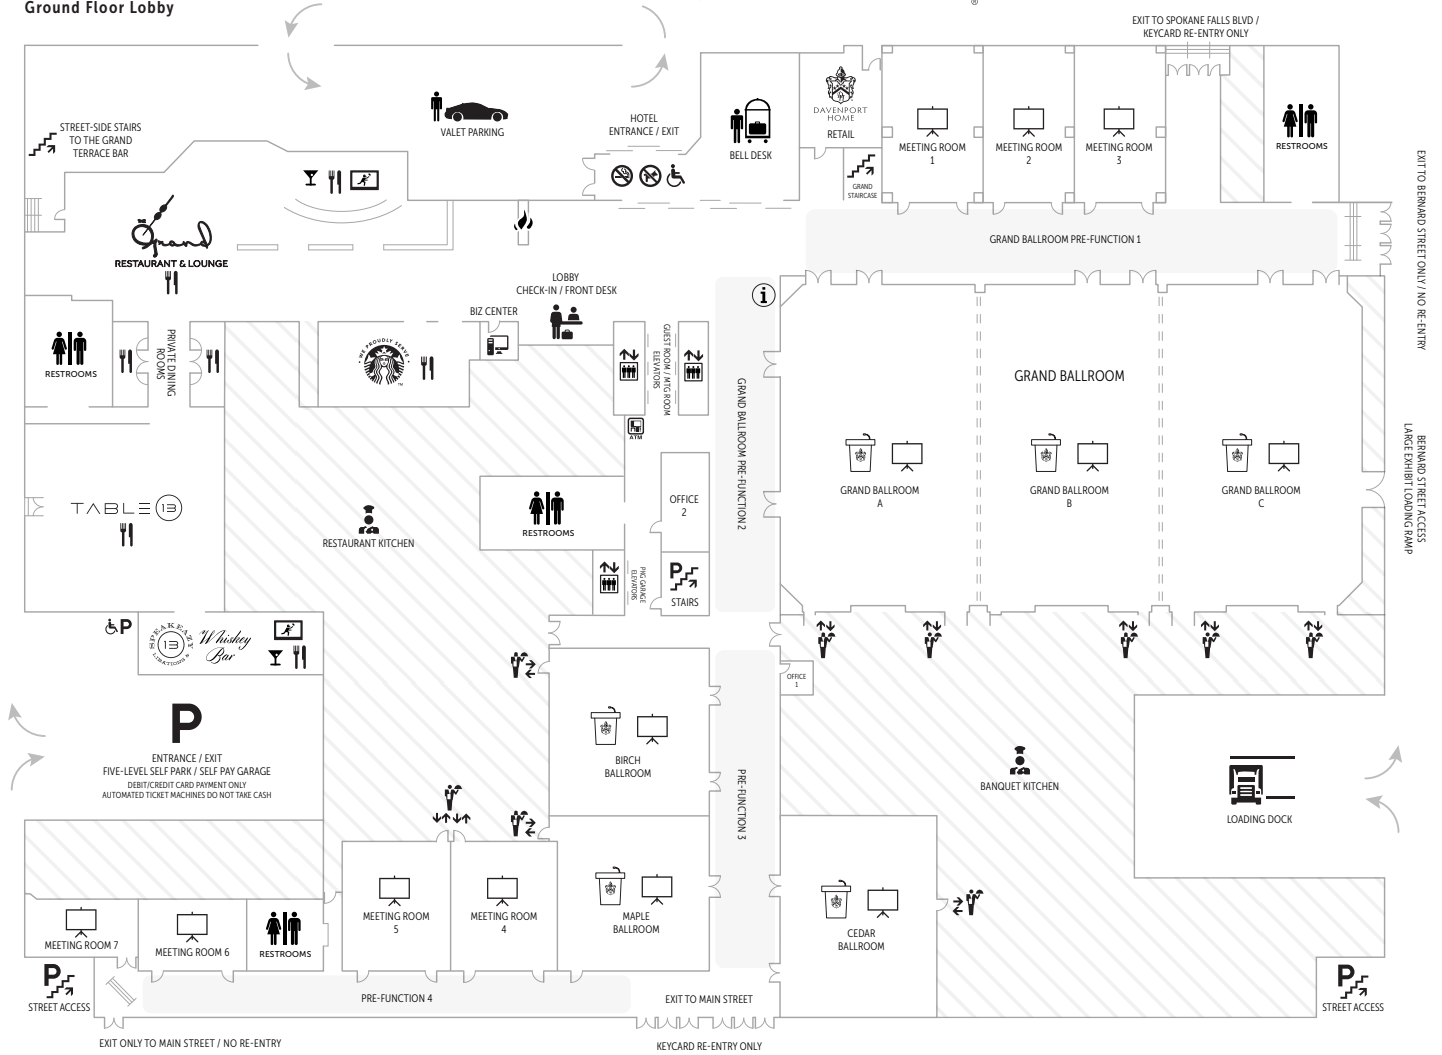

SPOKANE CONVENTION CENTER

DOUBLETREE
by Hilton™

SPOKANE CITY CENTER

Meeting and Event Space

Floor Map Key

- Elevators
- Meeting/Conference Rooms
- Amenities/Service Areas
- Foyer Space

Main Level

Third Level

THE DAVENPORT GRAND

Ground Floor Lobby

2nd Floor Mezzanine