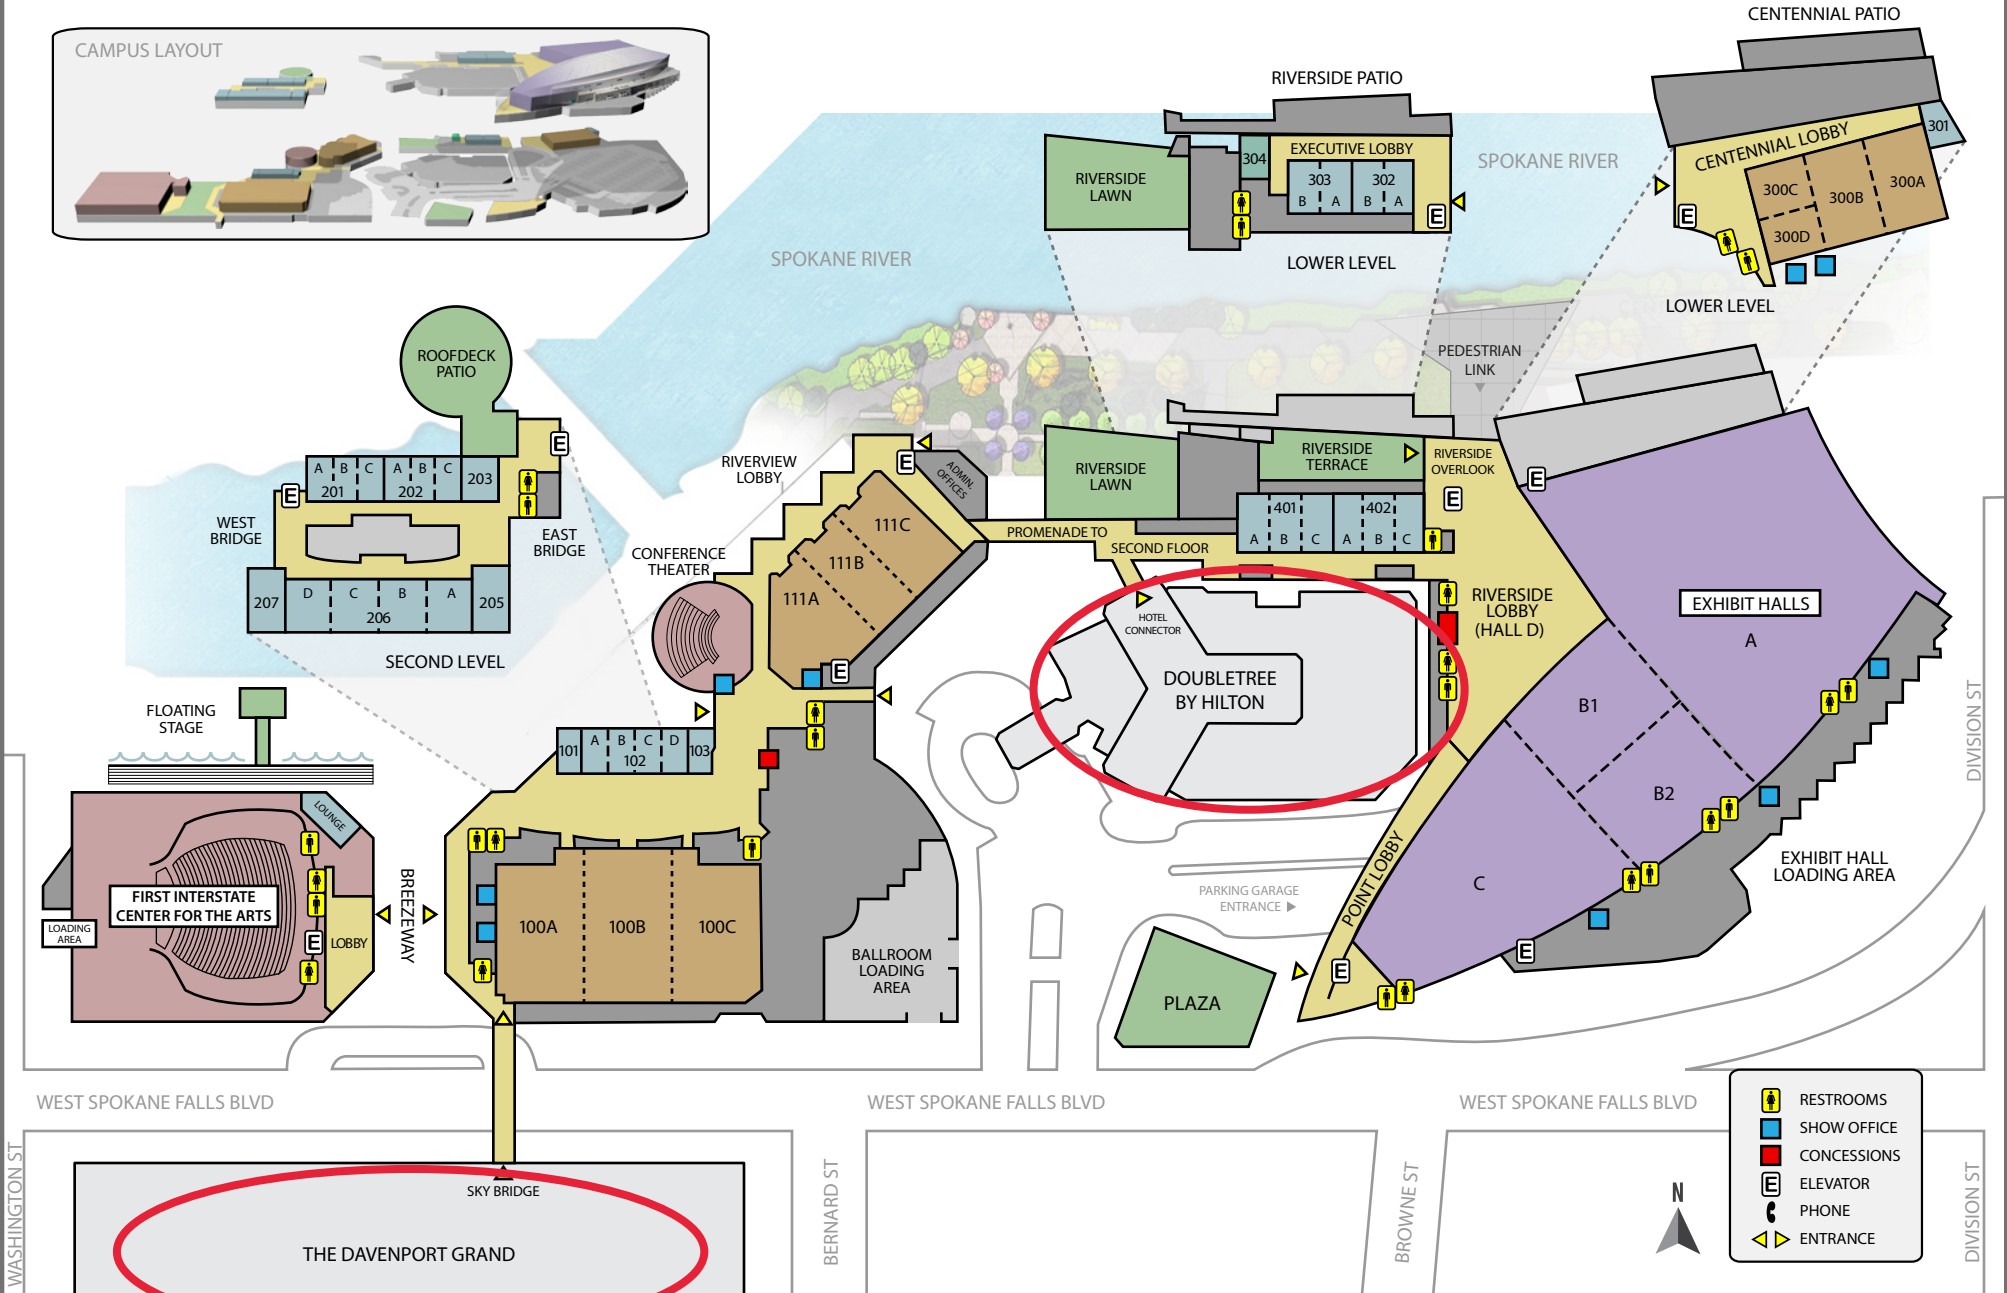

SPOKANE CONVENTION CENTER

DOUBLETREE
by Hilton™

SPOKANE CITY CENTER

Meeting and Event Space

Floor Map Key

- Elevators
- Meeting/Conference Rooms
- Amenities/Service Areas
- Foyer Space

Main Level

Third Level

THE DAVENPORT GRAND

Ground Floor Lobby

2nd Floor Mezzanine